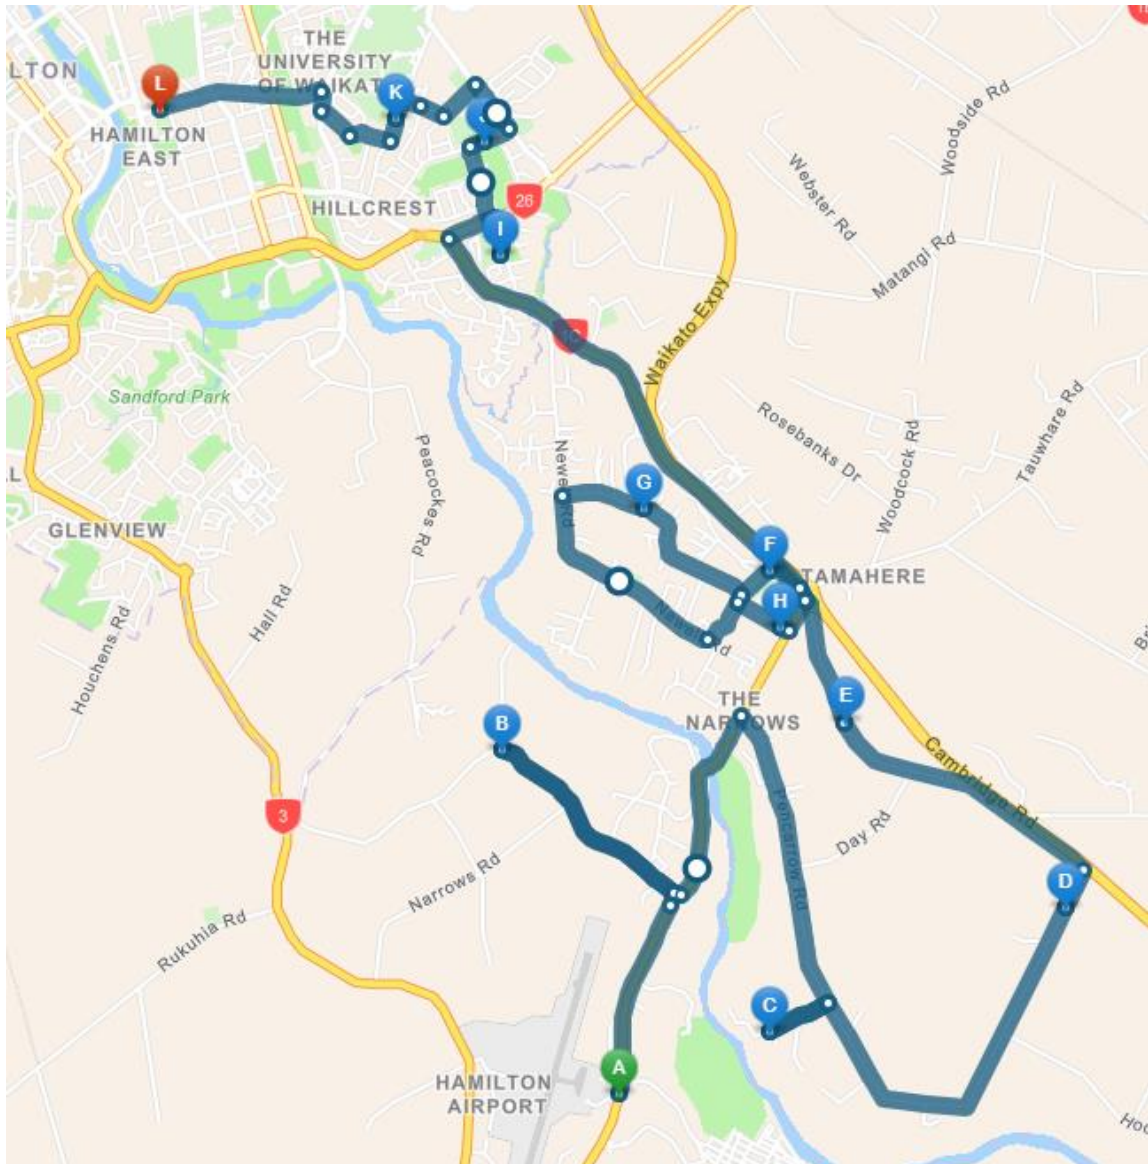

D030518 AM

Route and directions for D030518_AM_ACTIVE

Route Details

- 35.17km

Directions

1.  Start at Airport Rd, Ohaupo, 3282
2.  Go north on Airport Rd (SH 21) toward Ossie James Dr
3.  Bear left
4.  Turn left on Raynes Rd
5.  Arrive at the intersection of Lowe Rd and Raynes Rd
6.  Go back east on Raynes Rd
7.  Bear left
8.  Bear left on Airport Rd (SH 21)
9.  Continue north on Airport Rd (SH 21)
10.  Turn right on Pencarrow Rd
11.  Turn right on Te Awa Rd
12.  Arrive at the intersection of Te Awa Rd and Blue Heron Pl
13.  Go back northeast on Te Awa Rd
14.  Turn right on Pencarrow Rd
15.  Continue northeast on Pencarrow Rd
16.  Bear left on Tamahere Dr
17.  Continue northwest on Tamahere Dr
18.  At the roundabout, take the second exit onto SH 1 toward Hamilton
19.  Turn left on Devine Rd
20.  Arrive at Tamahere Model Country School, 37 Devine Rd, Tamahere, Hamilton, 3283, NZL, on the left
21.  Depart Tamahere Model Country School, 37 Devine Rd, Tamahere, Hamilton, 3283, NZL
22.  Continue southwest on Devine Rd